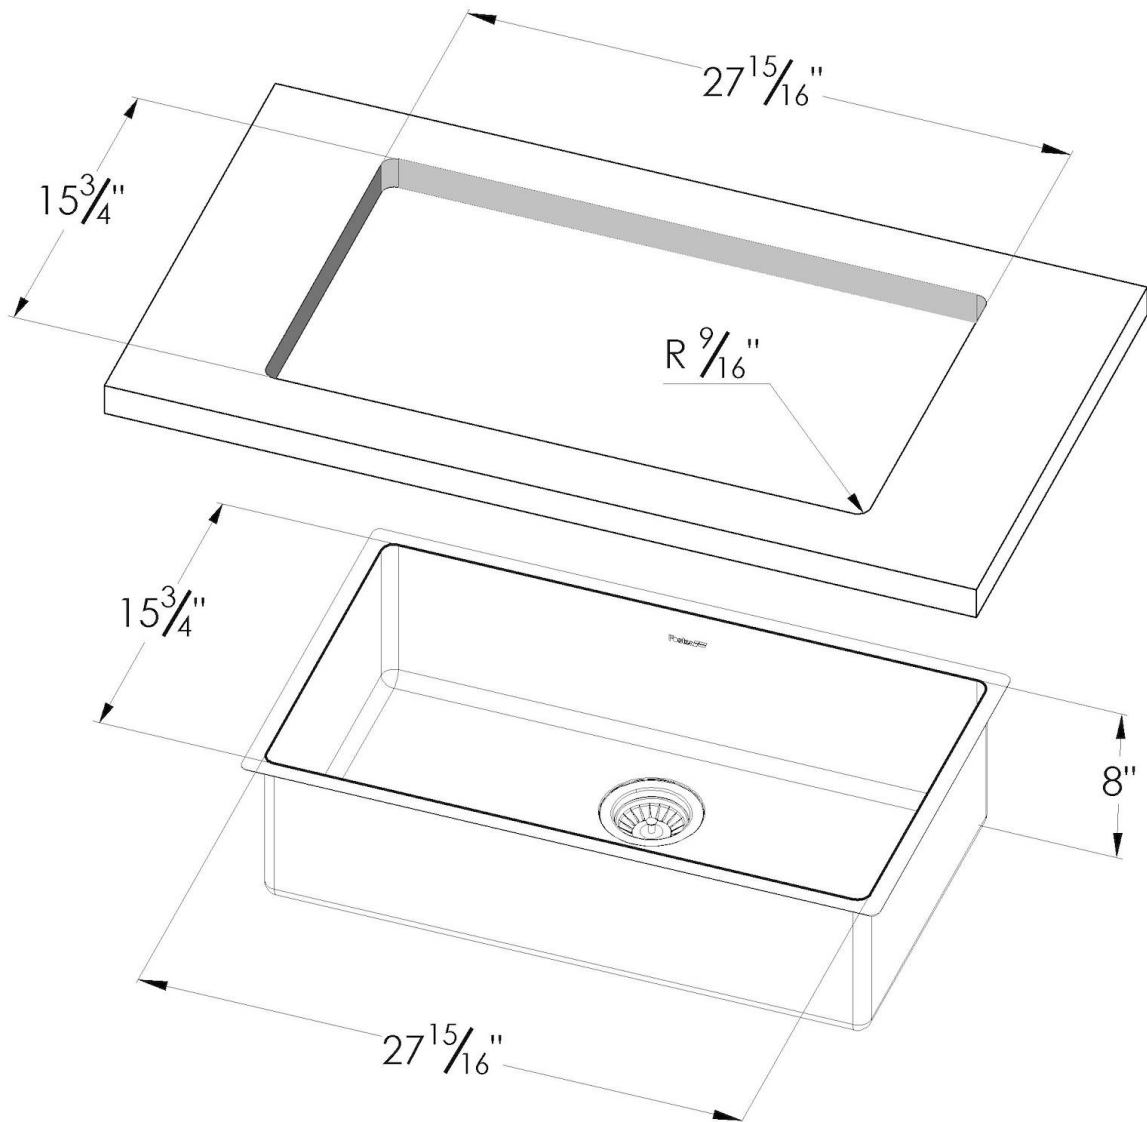

KE Sink Gold 30" x 18" – U/M

Kitchen Sinks

Code: 2157 869

PVD Gold
AISI 304 Stainless steel
Foster brushed
Undermount

DETAILS

Series	KE
Coloring	Gold
Finish	PVD
Material	AISI 304 stainless steel
Texture	Foster brushed
Edge/Installation Type	Undermount
Thickness	18 Gauge (1.2 mm)
Overall dimensions	29 1/2" x 17 5/16"

Bowl dimension 1 bowl 27 ¹⁵/₁₆" x 15 ³/₄"

Bowls depth 8"

Cut out 27 ¹⁵/₁₆" x 15 ³/₄"

Waste fitting type 3 ¹/₂" - with stainless steel basket

Underside Protected with heavy duty undercoating

Fixing system Undermount fixing kit (brass insert and clips)

Basket 3,5" waste fitting The drain is equipped with a large 3.5" drain, with the practical basket cap that prevents the discharge of solid parts.

High thickness 1.2 1.2 mm thick steel. A significant thickness, which guarantees the maximum sturdiness and durability.

Small radius Bowls with squared shapes with a modern design and an increased capacity, for a minimal aesthetics connected with an extreme practicality.

TECHNICAL DATA

GALLERY

OPTIONAL ACCESSORIES

Chopping Board
8631 300