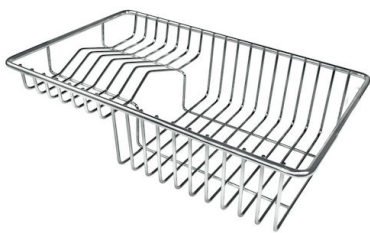

Stainless Steel dishes holder
8100 303
* only in combination with the accessory
8644 101